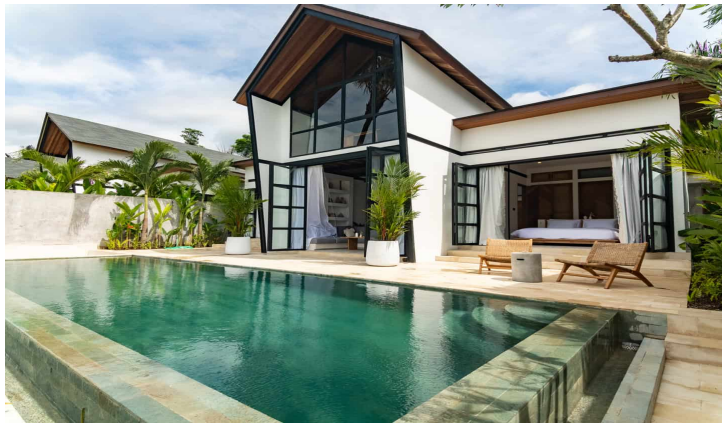

### PROPERTY INFORMATION

Website Link	Link	Property ID	BE-1960
Property Type	Villa	Status	Leasehold
Land Size	119 sqm	Leasehold	28 years
Building Size	257 sqm	Add Extension	
Price	USD 235000	Years Extension	
		Zoning	Mixed
		Building Permit	