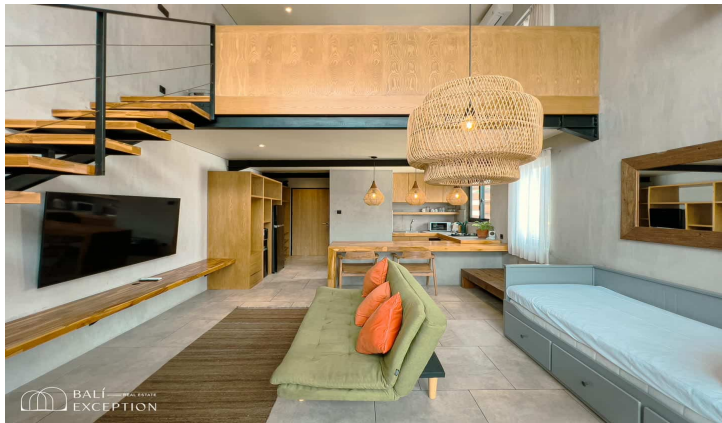

APPARTEMENT INDUSTRIEL 1 CHAMBRE À VENDRE EN LOCATION À UMALAS BE-2236

PROPERTY INFORMATION

Website Link	Link	Property ID	BE-2236
Property Type	Appartement	Status	Leasehold
Land Size	60 sqm	Leasehold	23.5 Years
Building Size	82 sqm	Add Extension	market_price
Price	USD 73978	Years Extension	Possibility of extension
		Zoning	Mixed
		Building Permit	Yes