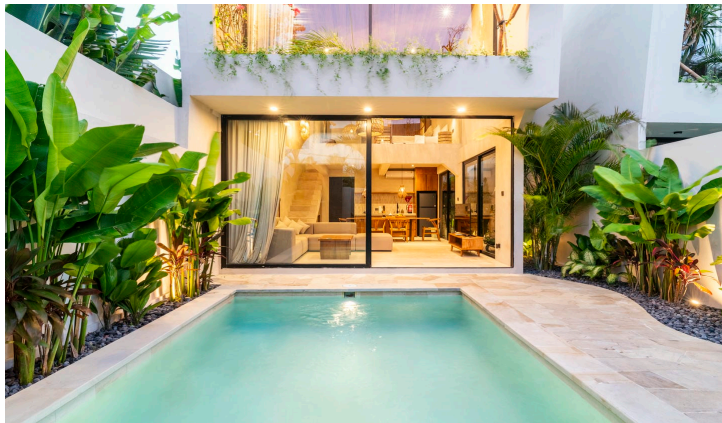

### PROPERTY INFORMATION

Website Link	Link
Property Type	Villa
Land Size	85 sqm
Building Size	70 sqm
Price	USD 199000

Property ID	BE-2549
Status	Leasehold
Leasehold	32 Years
Add Extension	
Years Extension	Possibility of extension
Zoning	Tourism
Building Permit	Yes