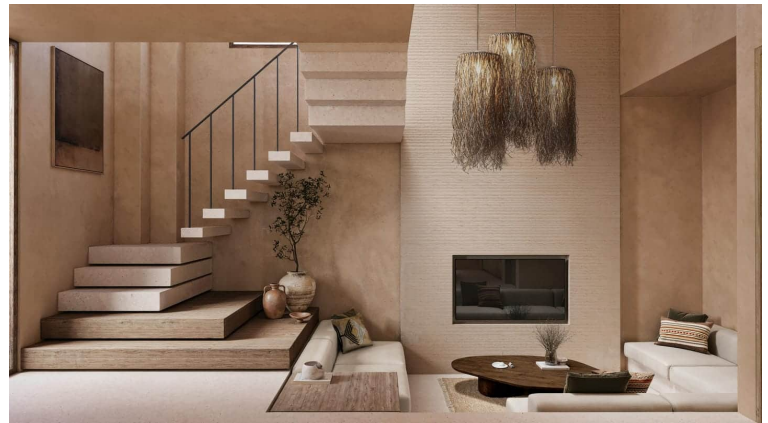

VILLA MODERNE MEXICAINE INSPIRÉE DE TULUM 2 CHAMBRES  
EN VENTE BAIL EMPHYTÉOTIQUE À ULUWATU BE-1854

PROPERTY INFORMATION

Website Link	Link	Property ID	BE-1854
Property Type	Villa	Status	Leasehold
Land Size	200 sqm	Leasehold	28.5 Years
Building Size	125 sqm	Add Extension	
Price	USD 319000	Years Extension	Possibility of extension
		Zoning	Mixed
		Building Permit	Yes