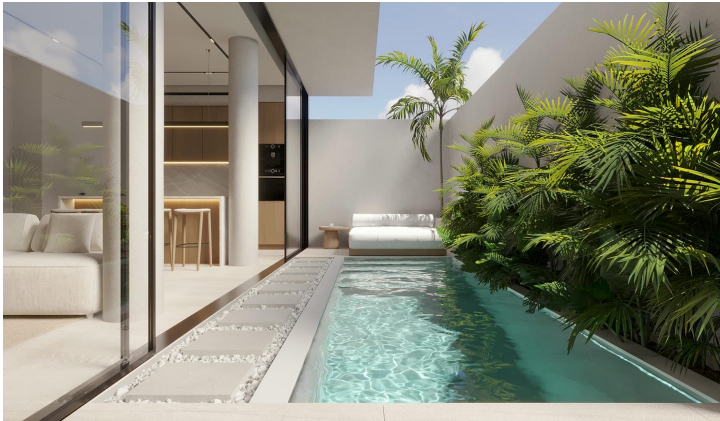

VILLA DE 2 CHAMBRES SUR PLAN À VENDRE EN LOCATION À
PERERENAN BE-2440

PROPERTY INFORMATION

Website Link	Link	Property ID	BE-2440
Property Type	Villa	Status	Leasehold
Land Size	82 sqm	Leasehold	30 Years
Building Size	185 sqm	Add Extension	
Price	USD 240000	Years Extension	Possibility of extension
		Zoning	Residential
		Building Permit	Yes

PROPERTY FEATURES

Furnish	Fully-Furnished	Living Room	Enclosed
Bedroom	2	View	
Bathroom	2.5	Rooftop	no
Pool Size		Parking	No
Garage	No	Label	Off Plan