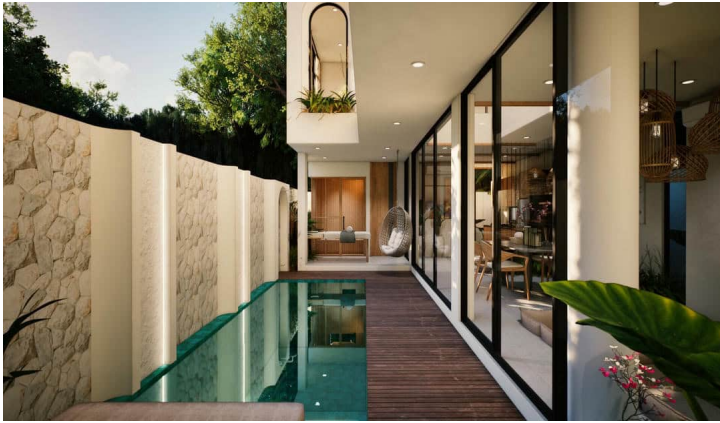

VILLA 2 CHAMBRES EN VENTE OFF PLAN EN BAIL LOCATIF À
BERAWA BE-2288

PROPERTY INFORMATION

Website Link	Link	Property ID	BE-2288
Property Type	Villa	Status	Leasehold
Land Size	102 sqm	Leasehold	20.5 Years
Building Size	195 sqm	Add Extension	market_price
Price	USD 249000	Years Extension	
		Zoning	Mixed
		Building Permit	Yes

PROPERTY FEATURES

Furnish	Fully-Furnished	Living Room	Enclosed
Bedroom	2	View	
Bathroom	2.5	Rooftop	no
Pool Size	12 sqm	Parking	Yes
Garage	No	Label	Off Plan