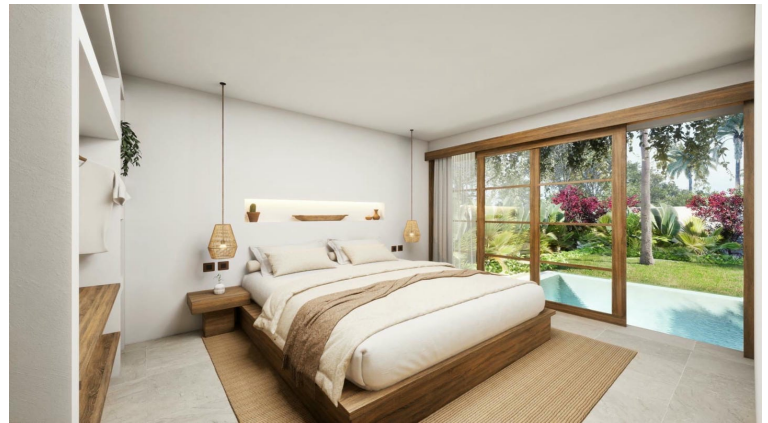

VILLA DE LUXE DE 2 CHAMBRES EN VENTE SUR PLAN EN PLEINE  
PROPRIÉTÉ À LOMBOK BE-2447

PROPERTY INFORMATION

Website Link	Link
Property Type	Villa
Land Size	268 sqm
Building Size	165 sqm
Price	USD 290000

Property ID	BE-2447
Status	Freehold
Leasehold	
Add Extension	
Years Extension	
Zoning	Residential
Building Permit	Yes

PROPERTY FEATURES

Furnish	Fully-Furnished
Bedroom	2
Bathroom	2
Pool Size	
Garage	No

Living Room	Enclosed
View	
Rooftop	no
Parking	Yes
Label	Off Plan