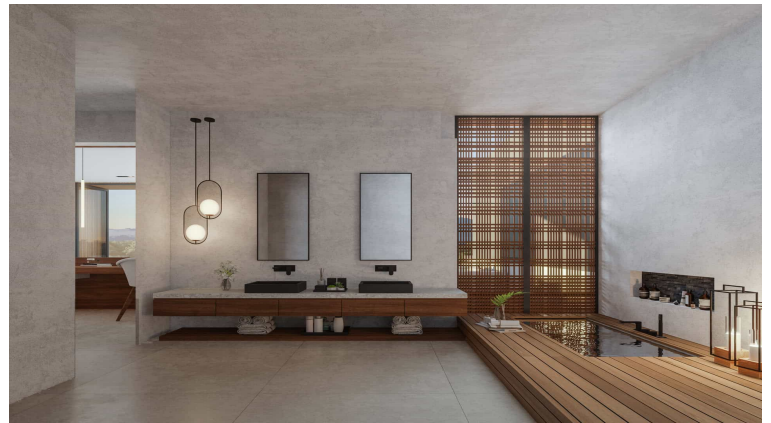

VILLA 3/4 CHAMBRES AVEC VUE SUR L’OCÉAN À BINGIN À
VENDRE EN LEASEHOLD – BE-1041

PROPERTY INFORMATION

Website Link	Link	Property ID	BE-1041
Property Type	Villa	Status	Leasehold
Land Size	220 sqm	Leasehold	32 Years
Building Size	320 sqm	Add Extension	
Price	USD 720000	Years Extension	
		Zoning	Tourism
		Building Permit	Yes

PROPERTY FEATURES

Furnish	Fully-Furnished	Living Room	Living Room
Bedroom	3	View	Guaranteed Ocean
Bathroom	4	Rooftop	no
Pool Size	23sqm	Parking	Yes
Garage	No	Label	Emplacement idéal